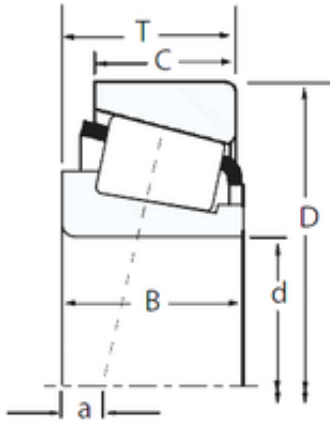

## SNR self aligning ball bearings LTD.

Timken 30209 Taper Roller Bearing (30204, 30205, 30206, 30207, 30208) Auto, Agricultural machinery Bearing

Bearing No. 30209

Size	45x85x20.75 mm
Bore Diameter	45 mm
Outer Diameter	85 mm
Width	20,75 mm
d	45 mm
D	85 mm
T	20,75 mm
B	19 mm
C	16 mm
R	1,5 mm
r	1,5 mm
Weight	0,49 Kg
Dynamic load rating radial (C)	80 kN
Calculation factor (e)	0,4

30209 Bearing 2D drawings and 3D CAD models