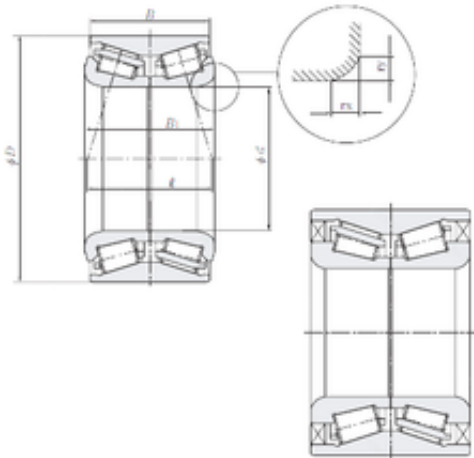

## SNR self aligning ball bearings LTD.

42 mm x 76 mm x 39 mm NTN  
TU0802-4LLX/L588 tapered roller bearings

Bearing No. TU0802-4LLX/L588

Size	42x76x39 mm
Bore Diameter	42 mm
Outer Diameter	76 mm
Width	39 mm
d	42 mm
D	76 mm
B	39 mm
C	39 mm
r <sub>x</sub>	3,8 mm
r <sub>y</sub>	3,8 mm
	35,2 Tolerance h14
Weight	0,73 Kg
Basic dynamic load rating (C)	48 kN
Basic static load rating (C0)	56,5 kN

TU0802-4LLX/L588 Bearing 2D drawings and 3D CAD models